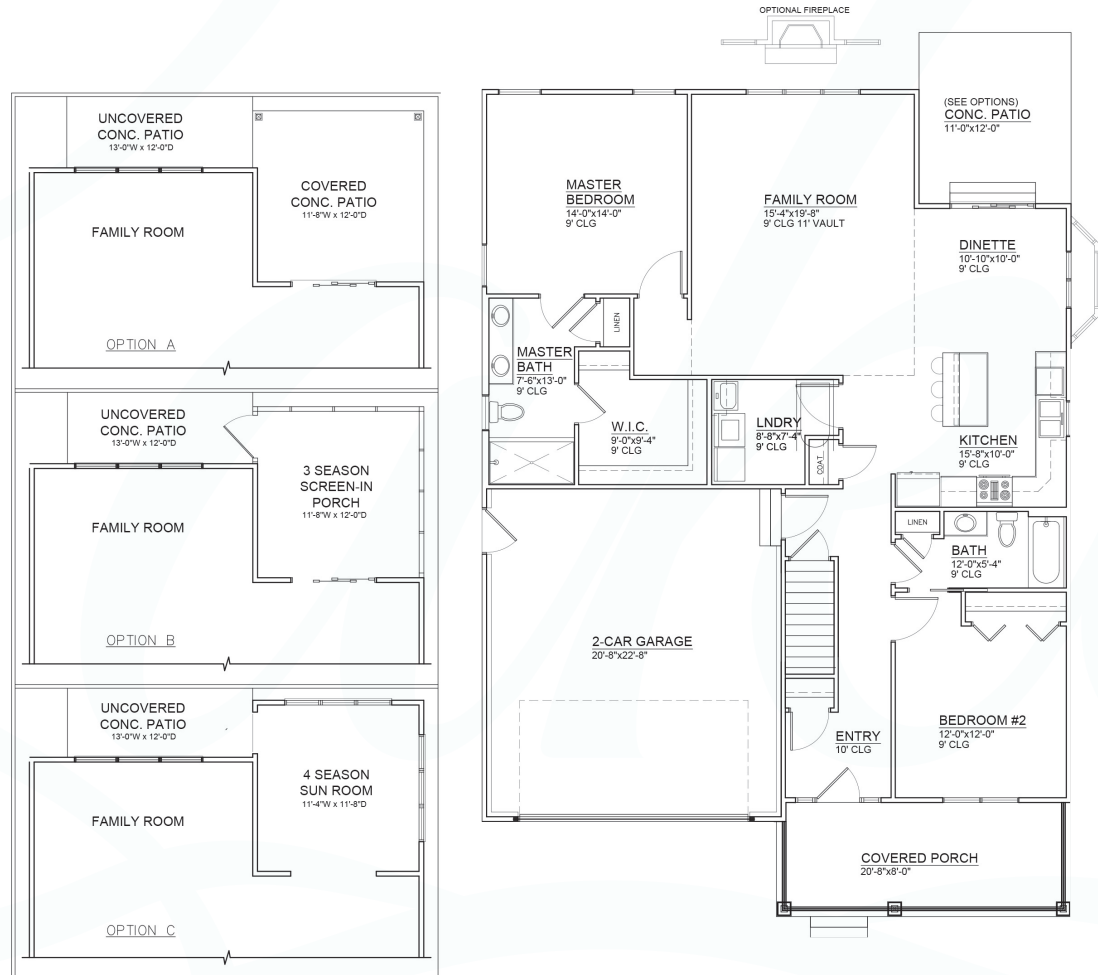

Live Your Life Better.

Erie (1-Story)
Customization
Options

Basement

Covered Patio

Screen In Covered Patio

Sunroom 144 Sq Ft

Dinette Bay

Walk Out Basement with
12x12 concrete pad Slider
Door and twin window

Your home features superior quality and energy-efficient products from the most respected names in the industry.

Buying Made Easy with GreenHeart Care® — The prospect of selecting a community, selling your home, having a new home built and dealing with a move can seem overwhelming. That's why we have developed GreenHeart Care® to help you through every step of the process.

Lakes at Sharrott Hill Phase II Community is located at Mallard Lane, North Lima, OH 44452

Tour The Lakes at Sharrott Hill Designer Model Home located at 1501 Lake Front Ave, North Lima, OH 44452