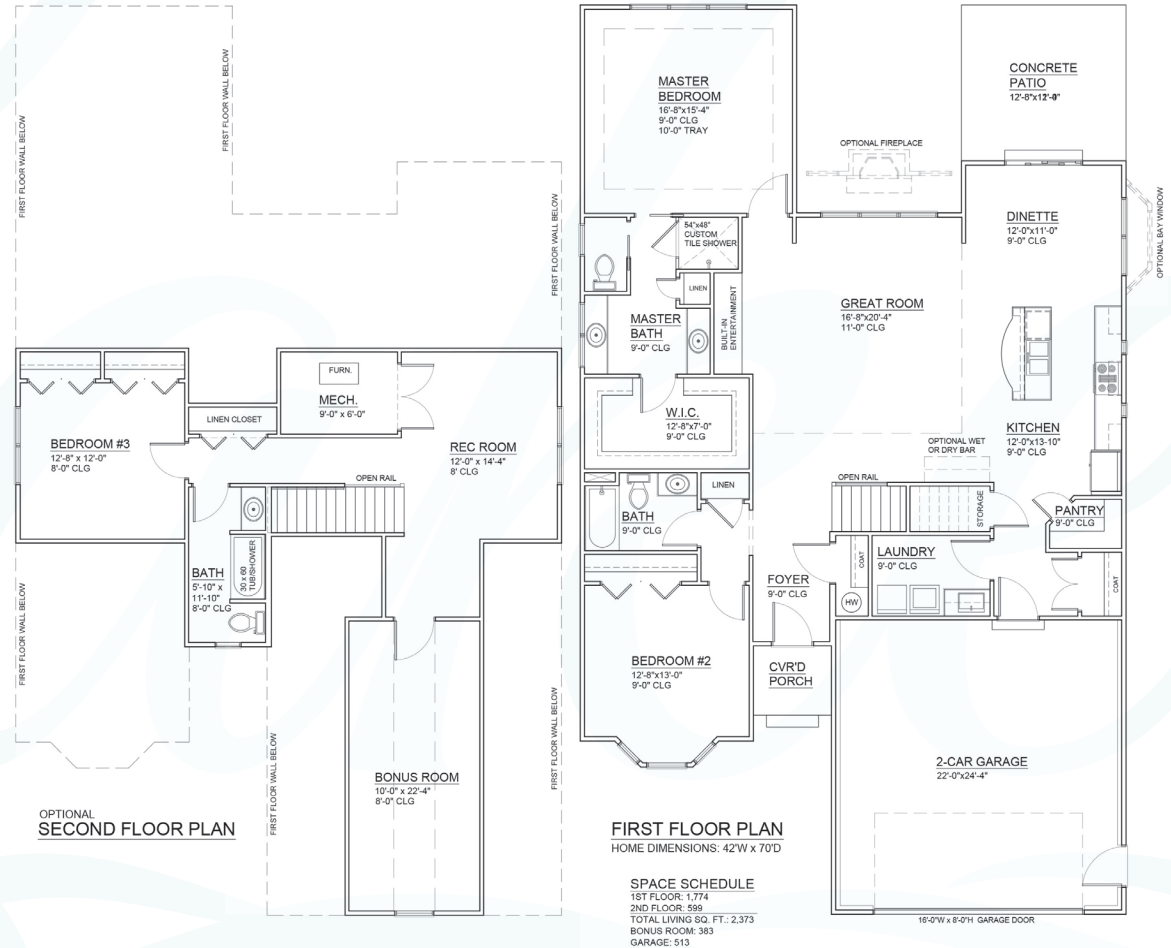

Live Your Life Better.

Ontario Customization Options

Basement

Covered Patio

Screen In Covered Patio

Sunroom 144 Sq Ft

Dinette Bay

Second floor with Bonus 650 Sq Ft

Bonus Room 299 Sq Ft

Walk Out Basement with 12x12 concrete pad Slider Door and twin window