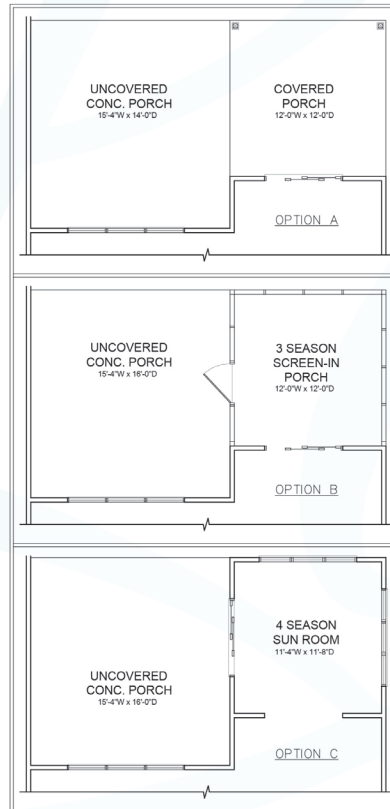

Live Your Life Better.

Ontario Customization Options

Basement

Covered Patio

Screen In Covered Patio

Sunroom 144 Sq Ft

Dinette Bay

Second floor with Bonus 650 Sq Ft

Bonus Room 299 Sq Ft

Walk Out Basement with 12x12 concrete pad Slider Door and twin window