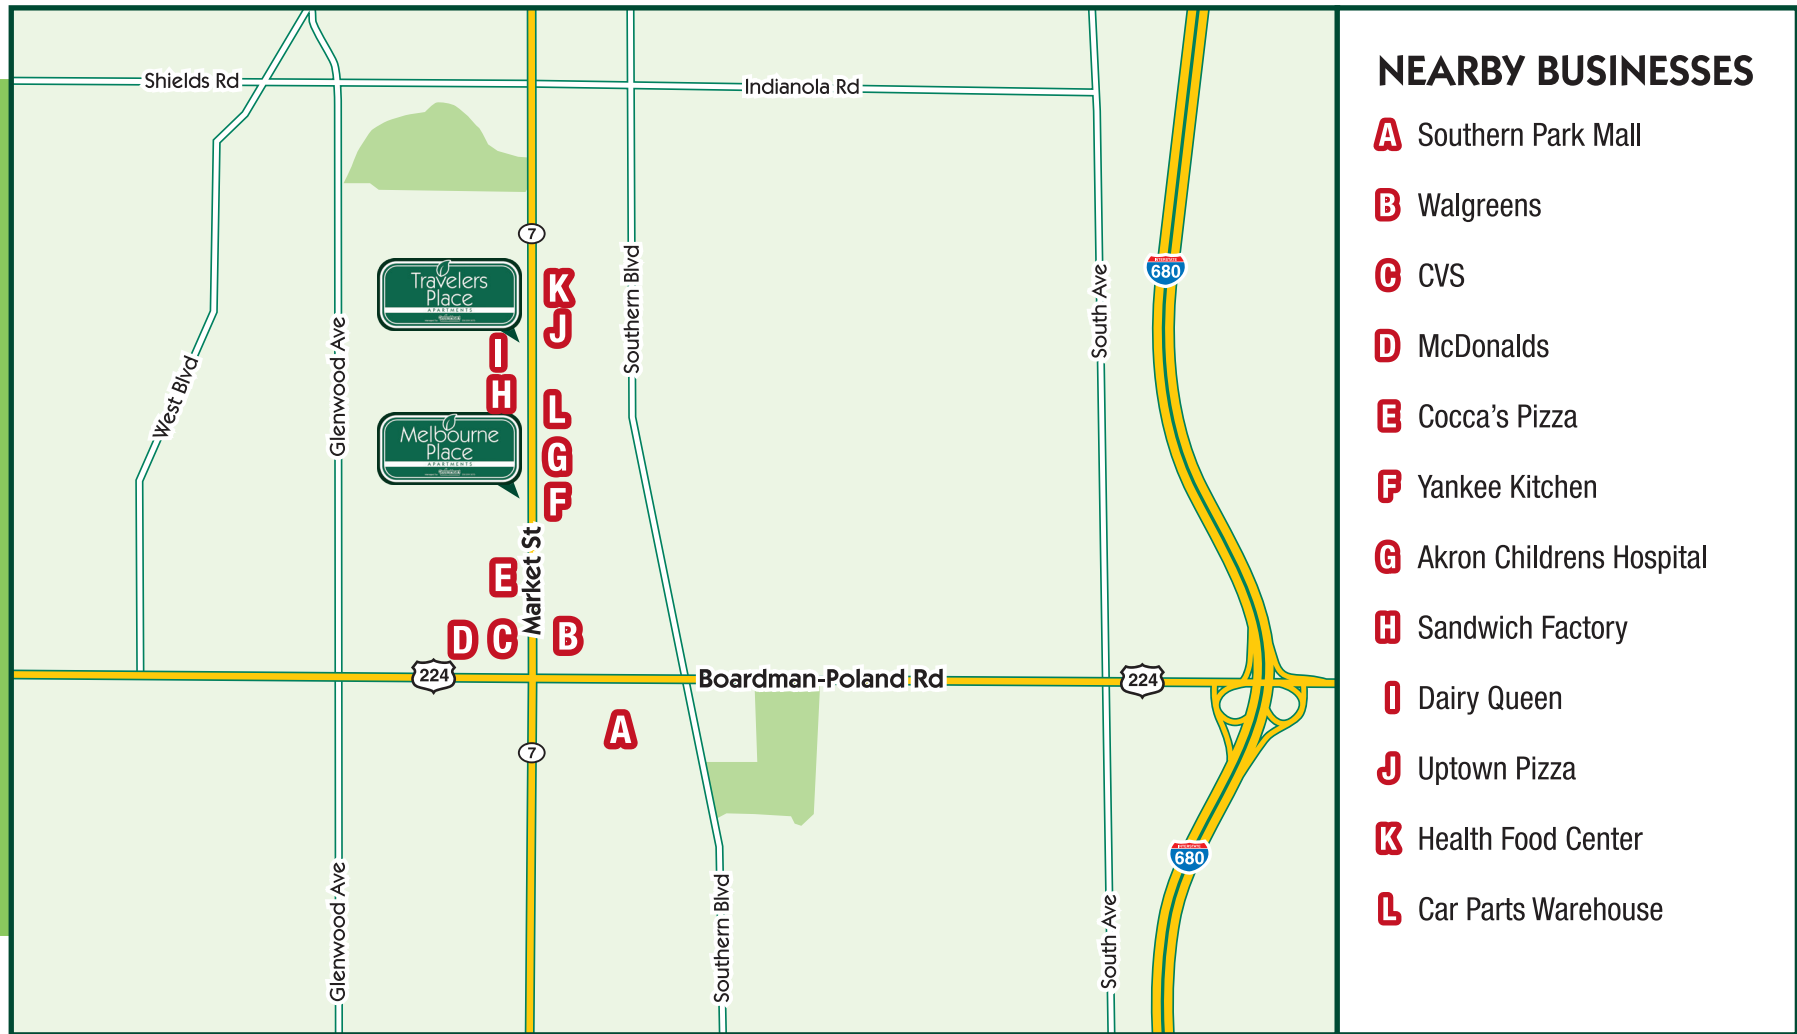

MELBOURNE & TRAVELERS MOTELS

Now For Sale!

Melbourne Motel – 6640 Market St, Boardman, OH • Travelers Motel – 6110 Market St., Boardman, OH

NEARBY BUSINESSES

- A** Southern Park Mall
- B** Walgreens
- C** CVS
- D** McDonalds
- E** Cocca's Pizza
- F** Yankee Kitchen
- G** Akron Childrens Hospital
- H** Sandwich Factory
- I** Dairy Queen
- J** Uptown Pizza
- K** Health Food Center
- L** Car Parts Warehouse